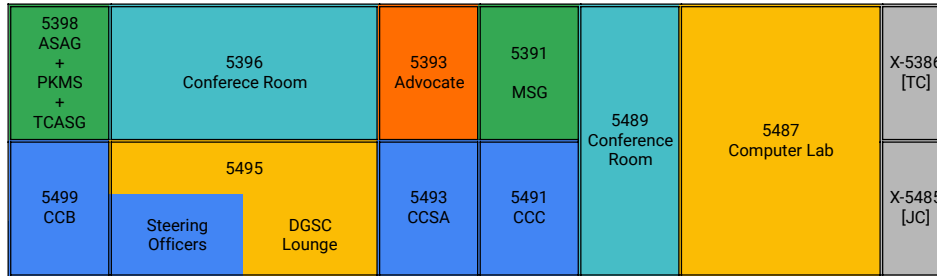

EAST 35th STREET

365 5th AVENUE

MADISON AVENUE

EAST 34th STREET

Chartered Org Offices

- 5399 BrainE Hour
- Ecocriticism Working Group
- 5395 Colombian Studies Group
- Postcolonial Studies Group
- 5394 Arab Crossroads
- Immigration Working Group
- 5392 CUNY Comix Programming Group
- Taiwanese Students Organization
- CUNY Internationalist Marxist Club
- 5390 Jewish Connection Group
- 5389 CUNY Women In Science, Technology, Engineering and Math
- CUNYSciCom
- Students of the State
- 5388 Space Time Research Collective
- 5398 American Studies Area Group
- Pearl Kibre Medieval Study
- Twentieth Century Area Studies Group
- 5391 Mesomeric Studies Group
- 5494 Comp Comm
- GC Students for Disability, Health, and Wellness
- QUNY
- 5492 Cinema Studies Group
- Dominican Studies Group
- 5490 Africa Research Group
- Classical and Ancient Near Eastern Studies Group
- GC Poetics
- 5488 Critical Palestine Studies Association
- Early Modern Interdisciplinary Group
- GC Student-Parent Organization
- 5486 AEELA (Latino and Latin-American Students Association)
- Mexican Studies Group