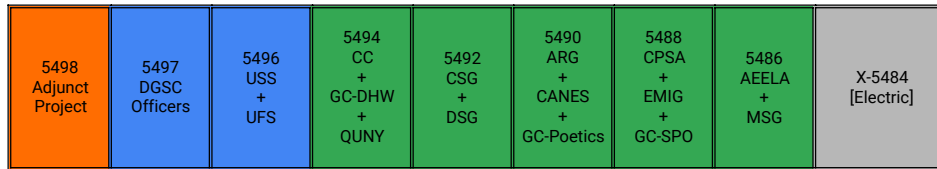

EAST 35th STREET

365 5th AVENUE

MADISON AVENUE

EAST 34th STREET

Chartered Org Offices

- 5399 BrainE Hour
- Ecocriticism Working Group
- 5395 Colombian Studies Group
- Postcolonial Studies Group
- 5394 Arab Crossroads
- Immigration Working Group
- 5392 CUNY Comix Programming Group
- Taiwanese Students Organization
- CUNY Internationalist Marxist Club
- 5390 Jewish Connection Group
- 5389 CUNY Women In Science, Technology, Engineering and Math
- CUNYSciCom
- Students of the State
- 5388 Space Time Research Collective
- 5398 American Studies Area Group
- Pearl Kibre Medieval Study
- Twentieth Century Area Studies Group
- 5391 Mesomeric Studies Group
- 5494 Comp Comm
- GC Students for Disability, Health, and Wellness
- QUNY
- 5492 Cinema Studies Group
- Dominican Studies Group
- 5490 Africa Research Group
- Classical and Ancient Near Eastern Studies Group
- GC Poetics
- 5488 Critical Palestine Studies Association
- Early Modern Interdisciplinary Group
- GC Student-Parent Organization
- 5486 AEELA (Latino and Latin-American Students Association)
- Mexican Studies Group